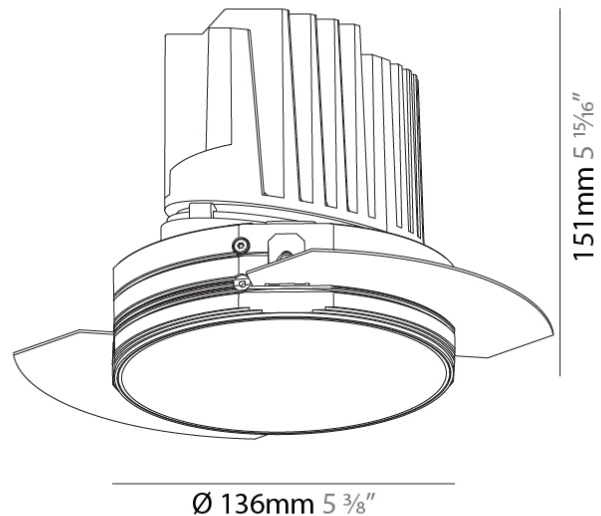

ELECTRICAL

Lamp Type: LED (Zhaga Standard)
Input Wattage (W): 13.2 / 16.5
Total Output Wattage (W): 12.1 / 14.7
Dimming: Tri-Mode (Non-Dimming and Phase Dimming (120Vac only) and 0-10V Dimming)
Driver Included: No
Driver Location: Recessed Housing
Driver Type: Constant Current - Universal
Driver Class: Class 2
Housing: See components
Input Voltage (V): 120 - 277
Constant Current (MA): 350

LED

Number of LEDs: 1
Color Temperature (°K): 2700 / 3000 / 3500 / 4000
Max. Delivered Lumen (lm): 814 / 877 / 911 / 930
Nominal Lumen (lm): 1246 / 1342 / 1396 / 1424
CRI: >90 CRI
Efficiency (%): 90.5
Lamp Life (hrs): 50000
Upon Request: RGB-W Tunable White Special Color Temperature Special LED

OPTICAL

Reflector°: 10
Optic°: Lens Pack - No Lens / Linear Spread Lens / Honeycomb / Spread Lens
Upon Request: Special Beam Angles

RATINGS AND CERTIFICATIONS

382, F 416-247-9319, www.zaneen.com

Not to be used in conjunction with other Zaneen products. This is the end of the existing Model #. For assistance on 'custom' specifications, contact zteam@zaneen.com. In a constant effort to supply the best product, we reserve the right to change specifications or materials without notice. The most recent specification sheets are found at zaneen.com

IP rating: IP20