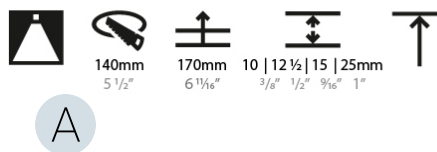

ELECTRICAL

Lamp Type: LED (Zhaga Standard)
Input Wattage (W): 13.2 / 16.5
Total Output Wattage (W): 12.1 / 14.7
Dimming: Tri-Mode (Non-Dimming and Phase Dimming (120Vac only) and 0-10V Dimming)
Driver Included: No
Driver Location: Recessed Housing
Driver Type: Constant Current - Universal
Driver Class: Class 2
Housing: See components
Input Voltage (V): 120 - 277
Constant Current (MA): 350

LED

Number of LEDs: 1
Color Temperature (°K): 2700 / 3000 / 3500 / 4000
Max. Delivered Lumen (lm): 814 / 877 / 911 / 930
Nominal Lumen (lm): 1246 / 1342 / 1396 / 1424
CRI: >90 CRI
Efficiency (%): 90.5
Lamp Life (hrs): 50000
Upon Request: RGB-W Tunable White Special Color Temperature Special LED

OPTICAL

Reflector°: 10
Optic°: Lens Pack - No Lens / Linear Spread Lens / Honeycomb / Spread Lens
Upon Request: Special Beam Angles

RATINGS AND CERTIFICATIONS

382, F 416-247-9319, www.zaneen.com

Not to be used in conjunction with other Zaneen products. This is the end of the existing Model #. For assistance on 'custom' specifications, contact zteam@zaneen.com. In a constant effort to supply the best product, we reserve the right to change specifications or materials without notice. The most recent specification sheets are found at zaneen.com

IP rating: IP20